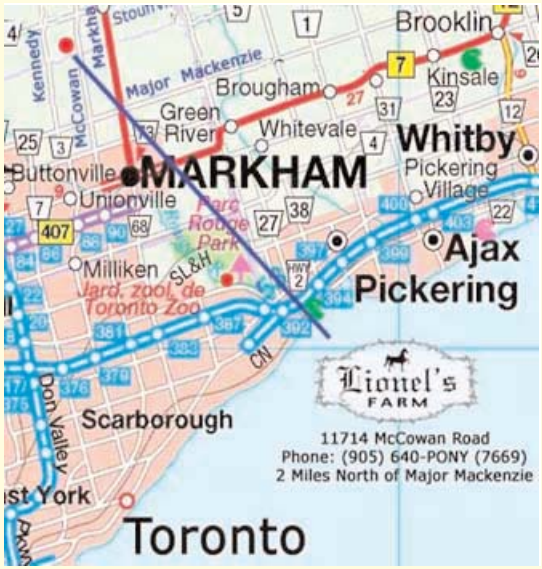

# You're Invited

to a birthday party for

\_\_\_\_\_

at **Lionel's Farm - It's Fun!!**

## Quick Map to Lionel's Farm

### General Directions:

11714 McCowan Road - One mile south of Stouffville Road on McCowan. Stouffville Road runs east and west - closest major hwy is 404. There is a Stouffville Road exit at hwy 404.

**Please visit [www.lionelsfarm.com/contact.html](http://www.lionelsfarm.com/contact.html) - there we have an interactive on line map with directions.**